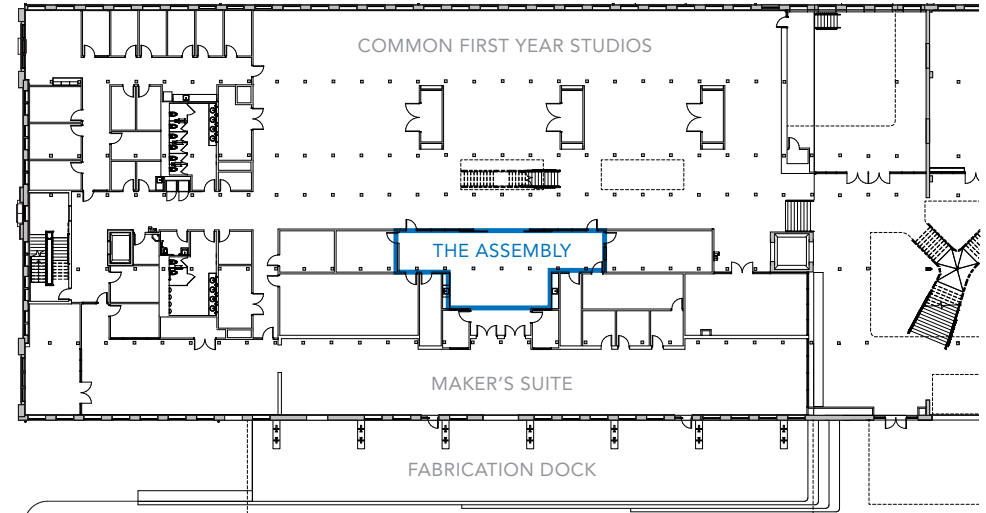

THE **FUTURE** OF THE COLLEGE OF DESIGN BUILDING UPDATE **02**

Donation: **The Assembly**

Debra Lehman-Smith has made a generous gift of \$100,000 to name The Assembly inside the Maker's Suite, which will be located on the main floor of the new building. Lehman-Smith, an alumna of the School of Interiors and founding partner of LSM Studio in Washington, D.C., has made this substantial donation on behalf of the Lehman Smith Design Foundation.

Lehman-Smith chose to name The Assembly – which occupies 1,115 square feet – due to its collaborative nature, ensuring the polycultural approach to education in the new College of Design. This same collaborative spirit is one of the many drivers behind LSM Studio, which prides itself on bringing together disciplines in the promotion of design excellence.