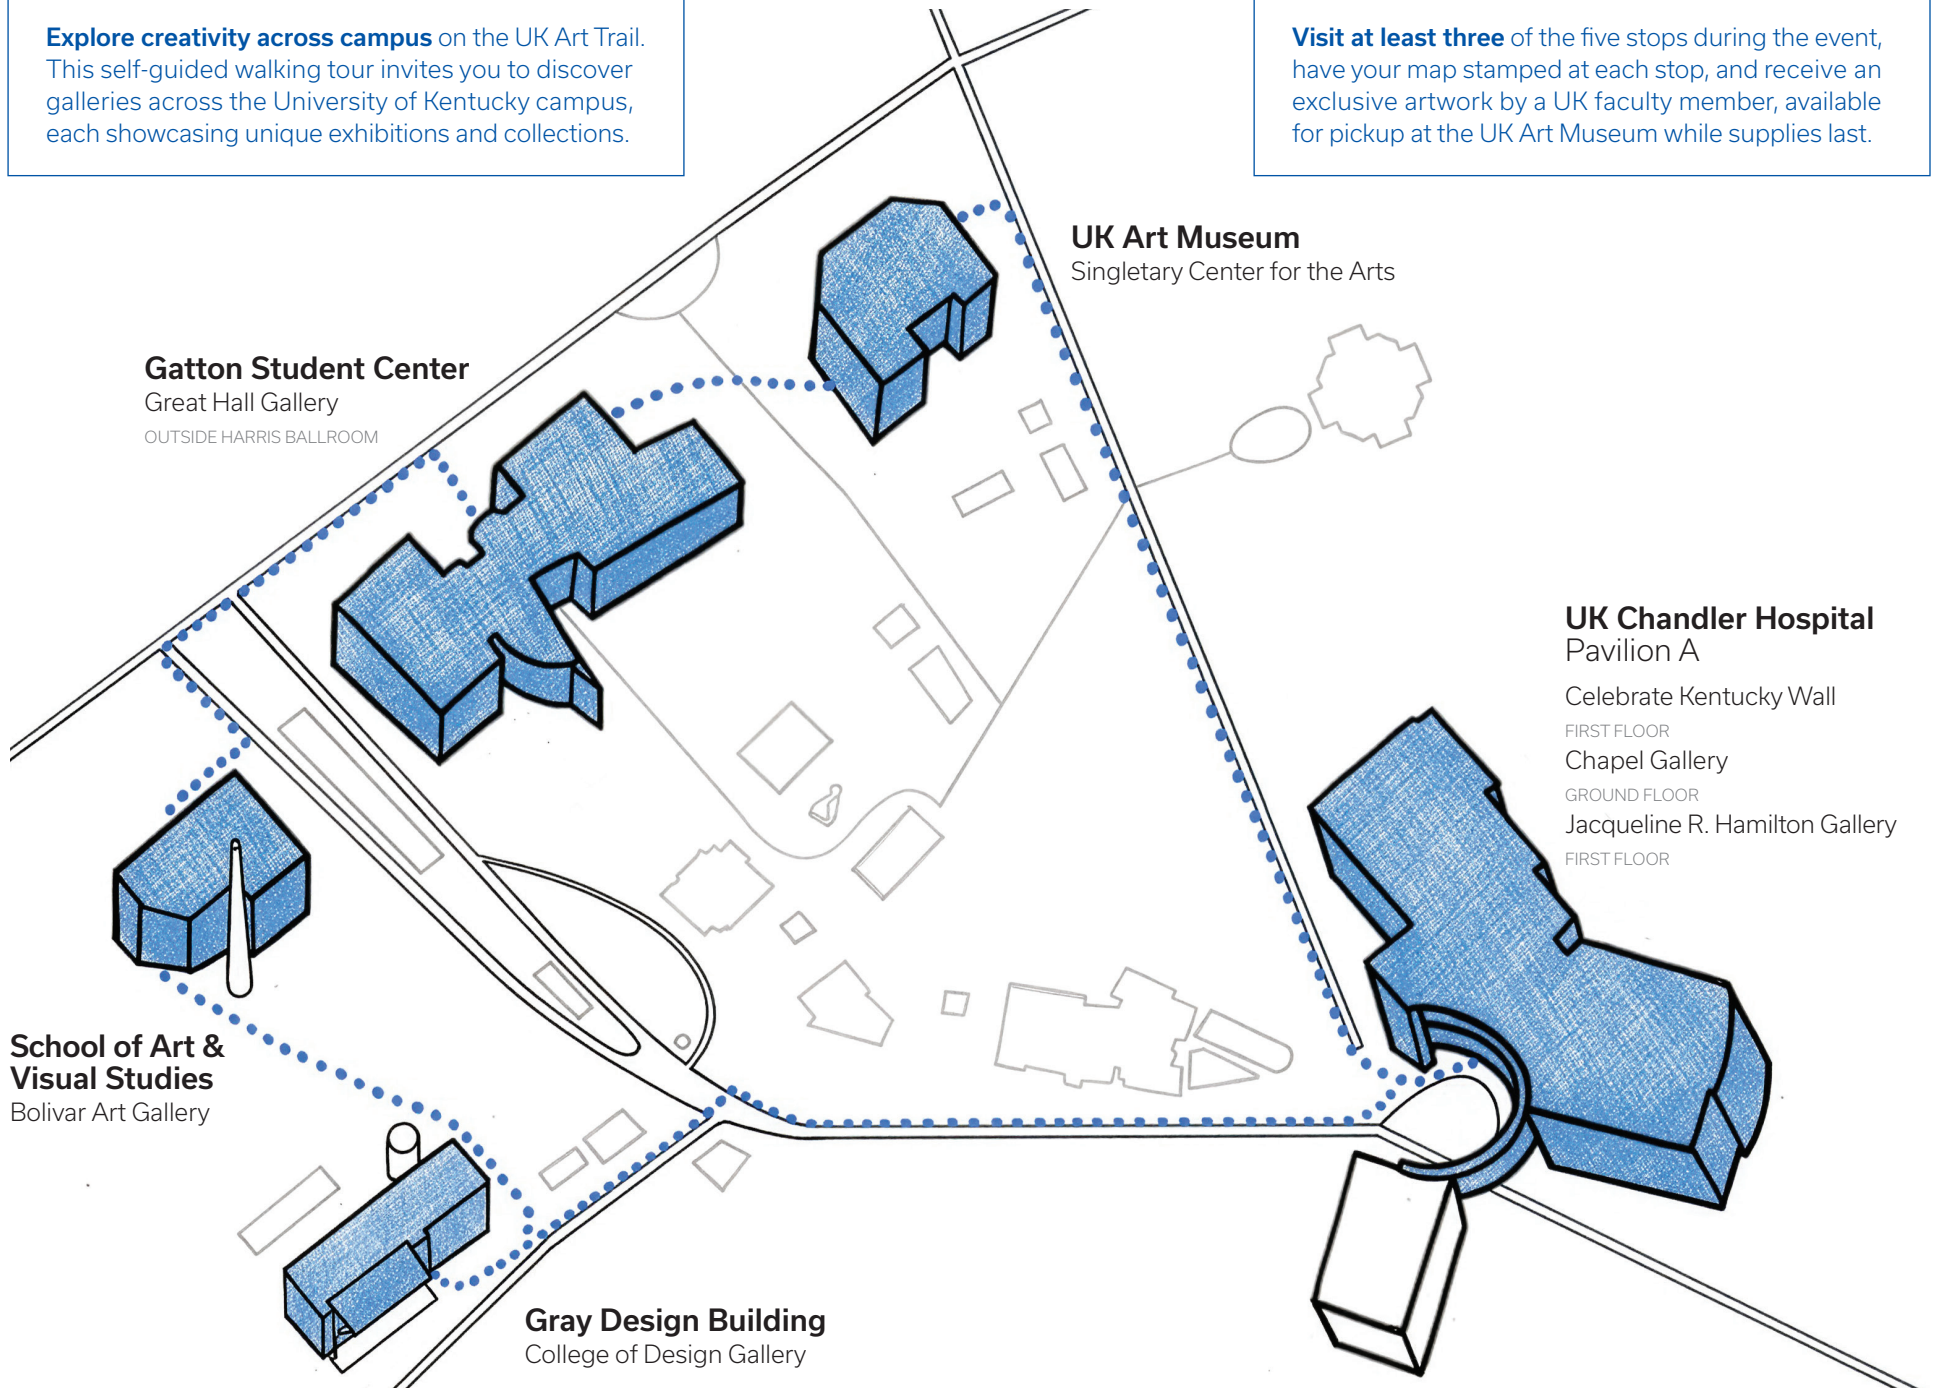

All photos © UK Photo

April 16 | 4-7 p.m.

ART
TRAIL

 University of
Kentucky®

UK Art Museum
Gatton Student Center
School of Art & Visual Studies
College of Design
UK Chandler Hospital

Explore creativity across campus on the UK Art Trail. This self-guided walking tour invites you to discover galleries across the University of Kentucky campus, each showcasing unique exhibitions and collections.

Visit at least three of the five stops during the event, have your map stamped at each stop, and receive an exclusive artwork by a UK faculty member, available for pickup at the UK Art Museum while supplies last.

Gatton Student Center
Great Hall Gallery
OUTSIDE HARRIS BALLROOM

UK Art Museum
Singletary Center for the Arts

UK Chandler Hospital Pavilion A
Celebrate Kentucky Wall
FIRST FLOOR
Chapel Gallery
GROUND FLOOR
Jacqueline R. Hamilton Gallery
FIRST FLOOR

School of Art & Visual Studies
Bolivar Art Gallery

Gray Design Building
College of Design Gallery

Walking distance is approximately .75 miles between each stop.

Event supported by a University of Kentucky Provost IMPACT Award.